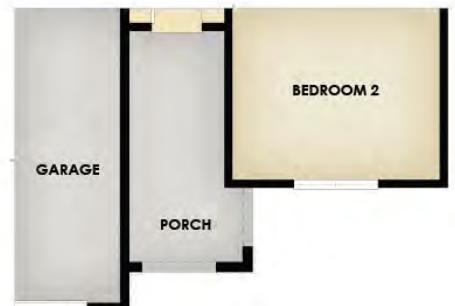

## Plan 1958

1,958 SQ FT  
4 BEDROOM  
3 BATHROOM  
3-CAR GARAGE

FARMHOUSE ELEVATION

MODERN ELEVATION

\*ALL AREAS, DIMENSIONS, AND FINISHES ARE APPROXIMATE AND SUBJECT TO CHANGE WITHOUT NOTICE.

ECCOHomesAZ.com